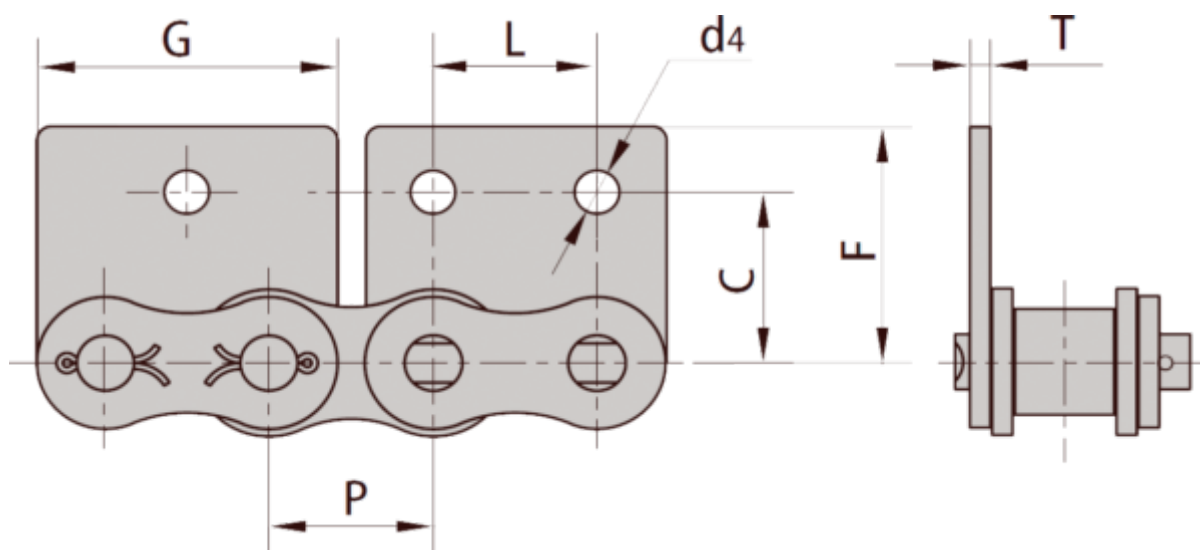

Article number: 6100110041051

Description: 06B1

WSA1 One side straight, one hole attachment link, spring clip type

Measures

C	= 9.52
d4	= 3.5
F	= 13.50
G	= 17.72
L	= 9.525
P	= 9.525
T	= 1.30